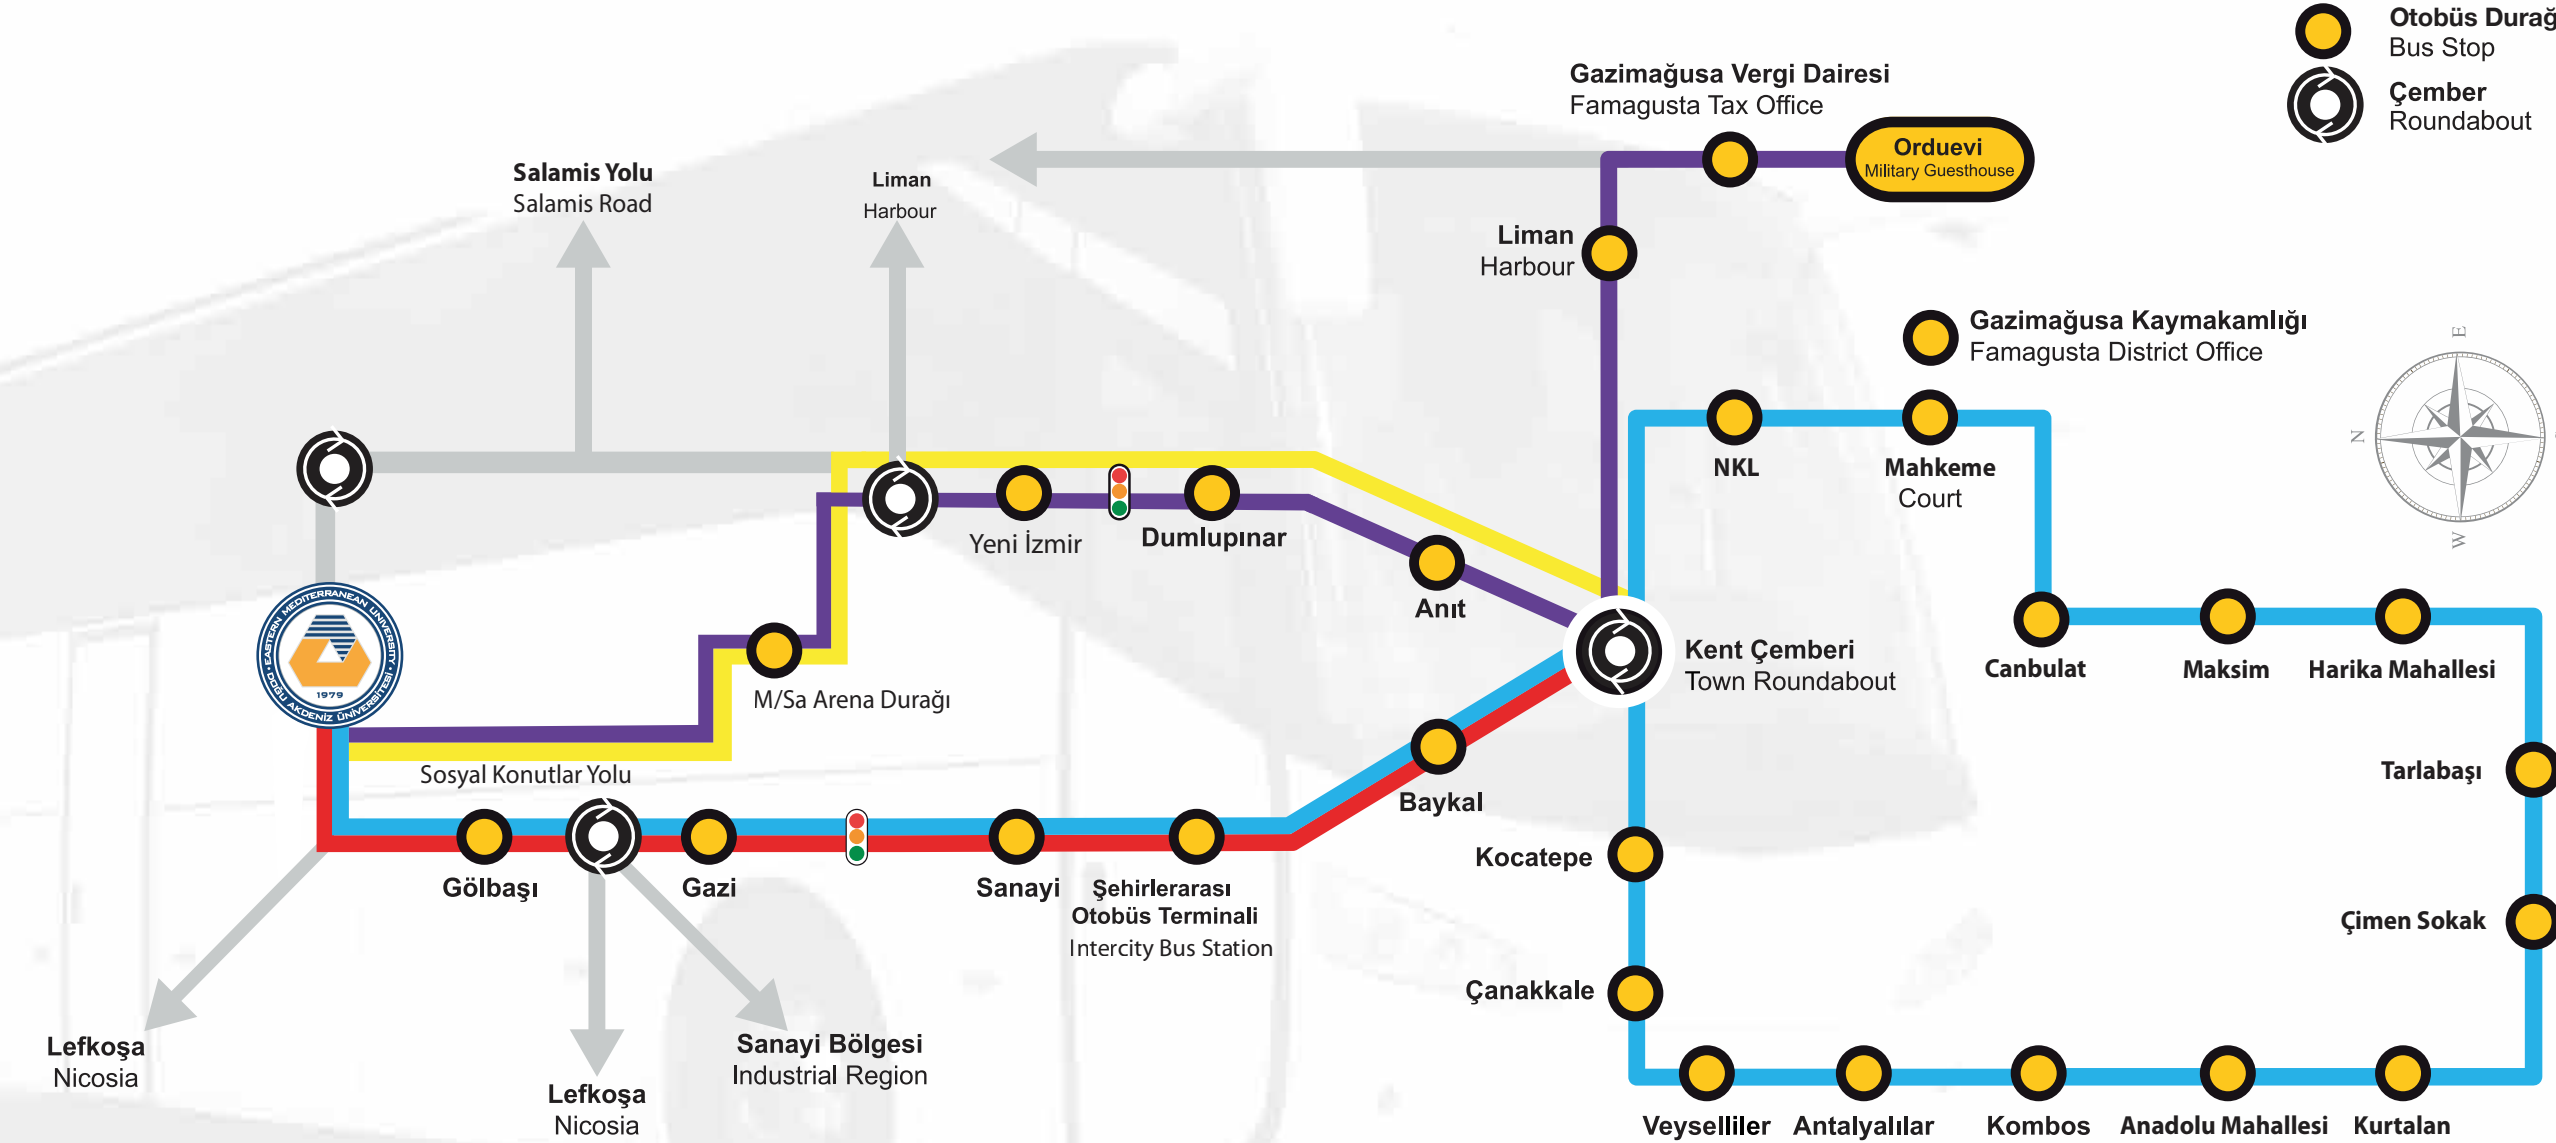

DAÜ OTÜBÜS SERVİSLERİ EMU BUS SERVICES

2023 - 24

KAMPÜS - ŞEHİR OTOBÜS SERVİS GÜZERGAHLARI CAMPUS - CITY BUS SERVICE ROUTES

KAMPÜS İÇİ SERVİS GÜZERGAHI CAMPUS RING SERVICE ROUTE

HAT 1 / LINE 1

SALAMİS YOLU / SALAMIS ROAD

HAT 4 / LINE 4

ORDU EVİ / MILITARY GUESTHOUSE

DAÜ'YE / TO EMU

HAFTA İÇİ WEEKDAYS	HAFTA SONU - CUMARTESİ WEEKENDS - SATURDAYS
07:50	07:50
10:00	10:00
12:00	16:20
14:00	21:20
16:00	
17:00	
21:00	

DAÜ'DEN / FROM EMU

HAFTA İÇİ WEEKDAYS	HAFTA SONU - CUMARTESİ WEEKENDS - SATURDAYS
09:40	09:40
11:40	16:00
13:40	21:00
15:40	
16:40	
20:40	

HAT 2 / LINE 2

MARAŞ / VAROSHA

DAÜ'YE / TO EMU

HAFTA İÇİ WEEKDAYS	HAFTA SONU - CUMARTESİ WEEKENDS - SATURDAYS
07:40	07:50
10:00	10:00
12:00	14:20
14:00	18:20
16:00	
17:00	
21:00	

DAÜ'DEN / FROM EMU

HAFTA İÇİ WEEKDAYS	HAFTA SONU - CUMARTESİ WEEKENDS - SATURDAYS
09:40	09:40
11:40	14:00
13:40	18:00
15:40	
16:40	
20:40	

HAT 5 / LINE 5

LEFKOŞA YOLU / NICOSIA ROAD

DAÜ'YE / TO EMU

HAFTA İÇİ WEEKDAYS	HAFTA SONU - CUMARTESİ WEEKENDS - SATURDAYS
07:50	07:50
10:00	10:00
12:00	12:20
14:00	14:20
16:00	18:20
17:00	21:20
19:00	
21:00	