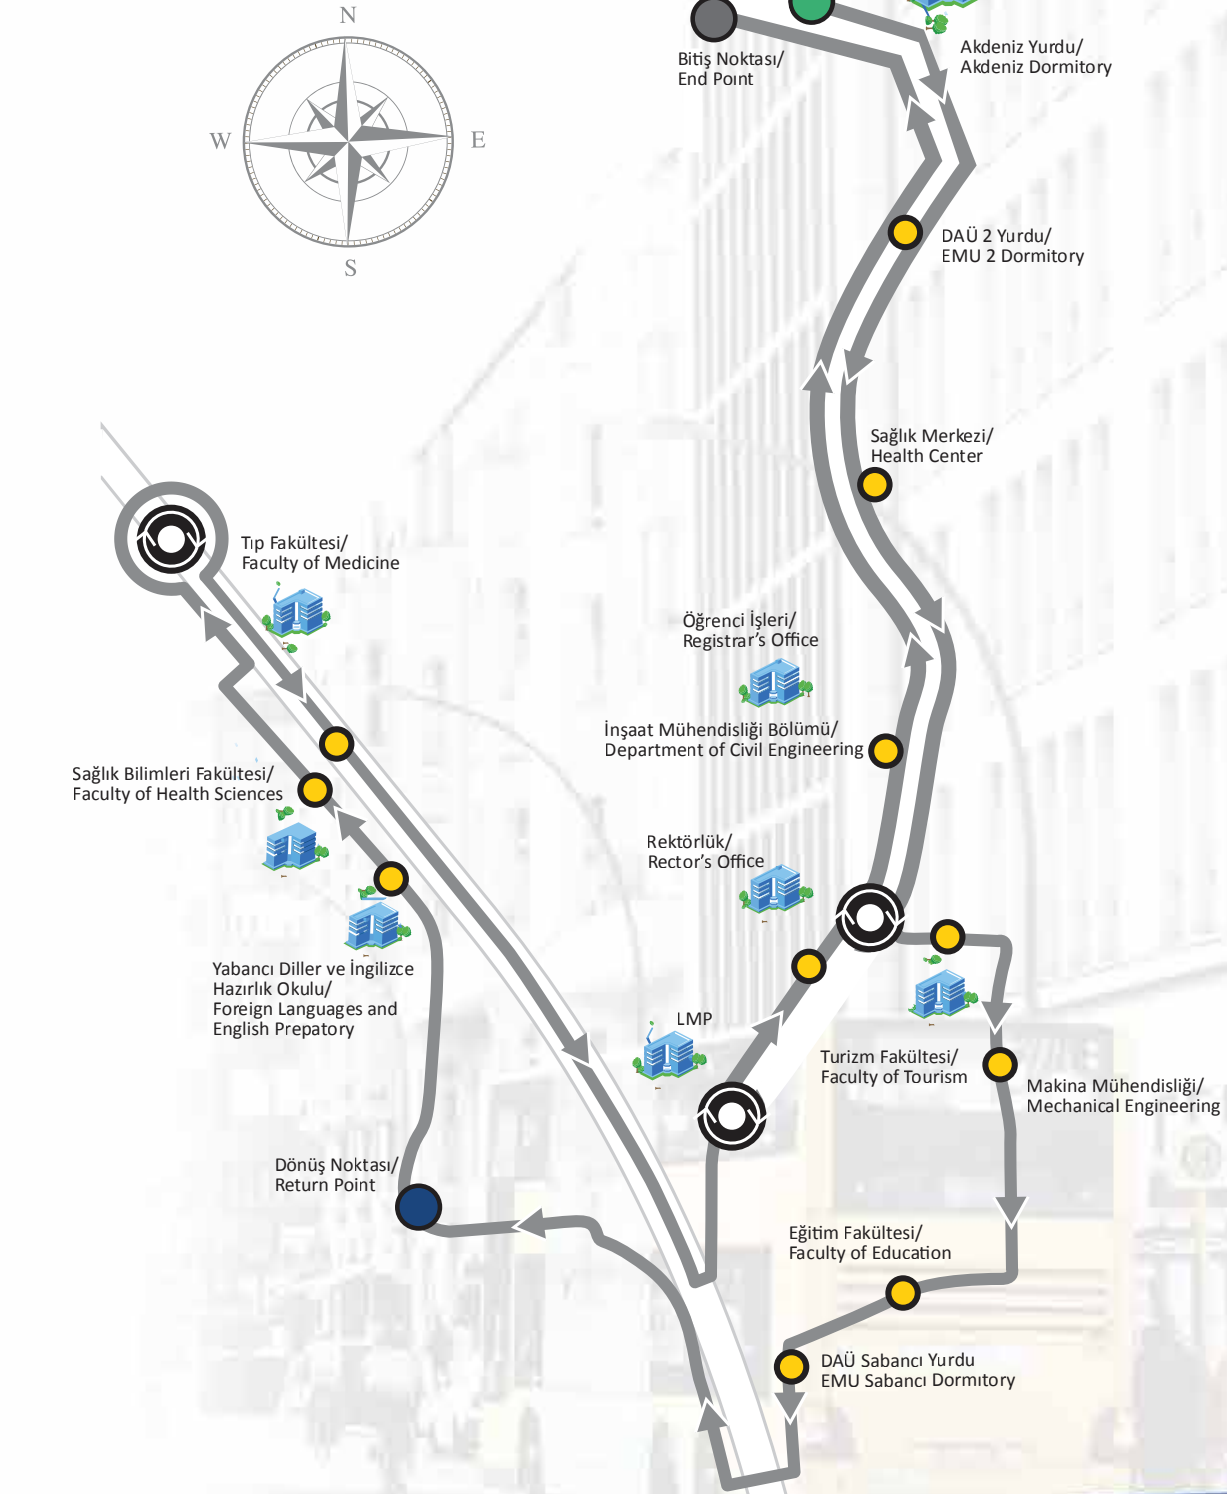

HAFTA SONU / WEEKENDS (CUMARTESİ / SATURDAY)

KALKIŞ SAATLERİ DEPARTURE HOURS	DÖNÜŞ SAATLERİ RETURN HOURS
08:15	08:30
13:15	13:30

ÖNEMLİ NOTLAR:

- *RESMİ TATİL GÜNLERİ VE PAZAR GÜNLERİ SERVİS PROGRAMI UYGULANMAYACAKTIR. CUMARTESİ GÜNÜ, HAT 1-4 VE HAT 2-5 BİRLEŞTİRİLMİŞ SERVİS UYGULANACAKTIR.
- *ÖĞRENCİ YOĞUNLUĞUNA GÖRE İHTİYAÇ DUYULMASI HALİNDE SERVİS SAATLERİNDE AZALTIMA VEYA ÇOĞALTIMA YAPILIP ULAŞIM İŞLERİ WEB SAYFASINDA DUYURUSU YAPILIR.

IMPORTANT NOTES:

- *SERVICE PROGRAM WILL NOT BE IN EFFECT ON PUBLIC HOLIDAYS AND SUNDAYS. LINE 1-4 AND LINE 2-5 JOINT SERVICES WILL BE AVAILABLE ON SATURDAYS.
- *IN CASE OF A NEED AND ACCORDING TO THE STUDENT DEMAND, NUMBER OF BUS SERVICES MIGHT BE INCREASED OR DECREASED. THE CHANGES ARE ANNOUNCED ON TRANSPORTATION SERVICES UNIT WEBPAGE.

DAÜ ULAŞIM SAYFASINI ZİYARET
ETMEK İÇİN KODU TARAYINIZ

SCAN THE CODE TO VISIT
EMU TRANSPORTATION PAGE

İLETİŞİM / CONTACT:

+90 392 630 1532-1336

www.emu.edu.tr/ulasim