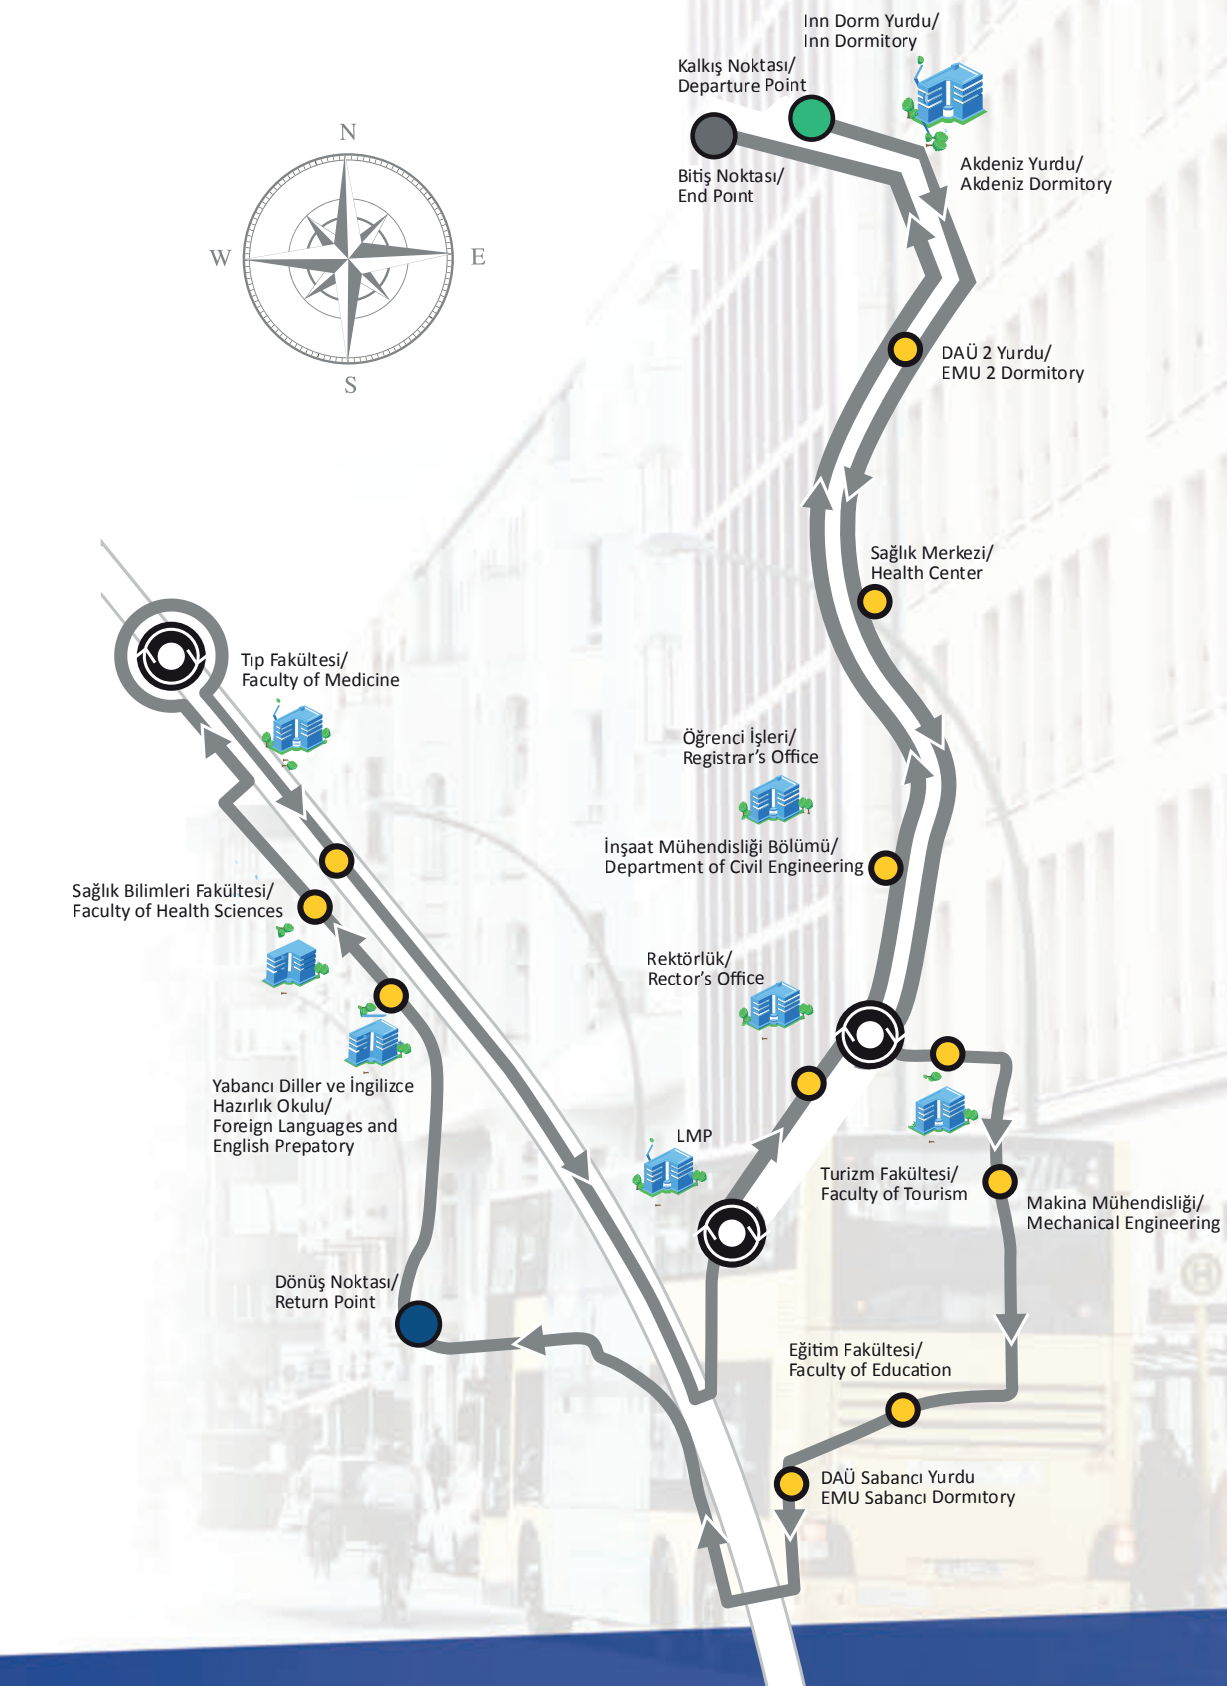

HAFTA SONU / WEEKENDS (CUMARTESİ / SATURDAY)

KALKIŞ SAATLERİ DEPARTURE HOURS	DÖNÜŞ SAATLERİ RETURN HOURS
08:15	08:30
13:15	13:30
	16:30

ÖNEMLİ NOTLAR:
*RESMİ TATİL GÜNLERİ VE PAZAR GÜNLERİ SERVİS PROGRAMI UYGULANMAYACAKTIR. CUMARTESİ GÜNÜ, HAT 1-4 VE HAT 2-5 BİRLEŞTİRİLMİŞ SERVİS UYGULANACAKTIR.
*ÖĞRENCİ YOĞUNLUĞUNA GÖRE İHTİYAÇ DUYULMASI HALİNDE SERVİS SAATLERİNDE AZALTIMA VEYA ÇOĞALTIMA YAPILIP ULAŞIM İŞLERİ WEB SAYFASINDA DUYURUSU YAPILIR.

IMPORTANT NOTES:
*SERVICE PROGRAM WILL NOT BE IN EFFECT ON PUBLIC HOLIDAYS AND SUNDAYS. LINE 1-4 AND LINE 2-5 JOINT SERVICES WILL BE AVAILABLE ON SATURDAYS.
*IN CASE OF A NEED AND ACCORDING TO THE STUDENT DEMAND, NUMBER OF BUS SERVICES MIGHT BE INCREASED OR DECREASED. THE CHANGES ARE ANNOUNCED ON TRANSPORTATION SERVICES UNIT WEBPAGE.

DAÜ ULAŞIM SAYFASINI ZİYARET
ETMEK İÇİN KODU TARAYINIZ

SCAN THE CODE TO VISIT
EMU TRANSPORTATION PAGE

İLETİŞİM / CONTACT: +90 392 630 1532-1336 www.emu.edu.tr/ulasim