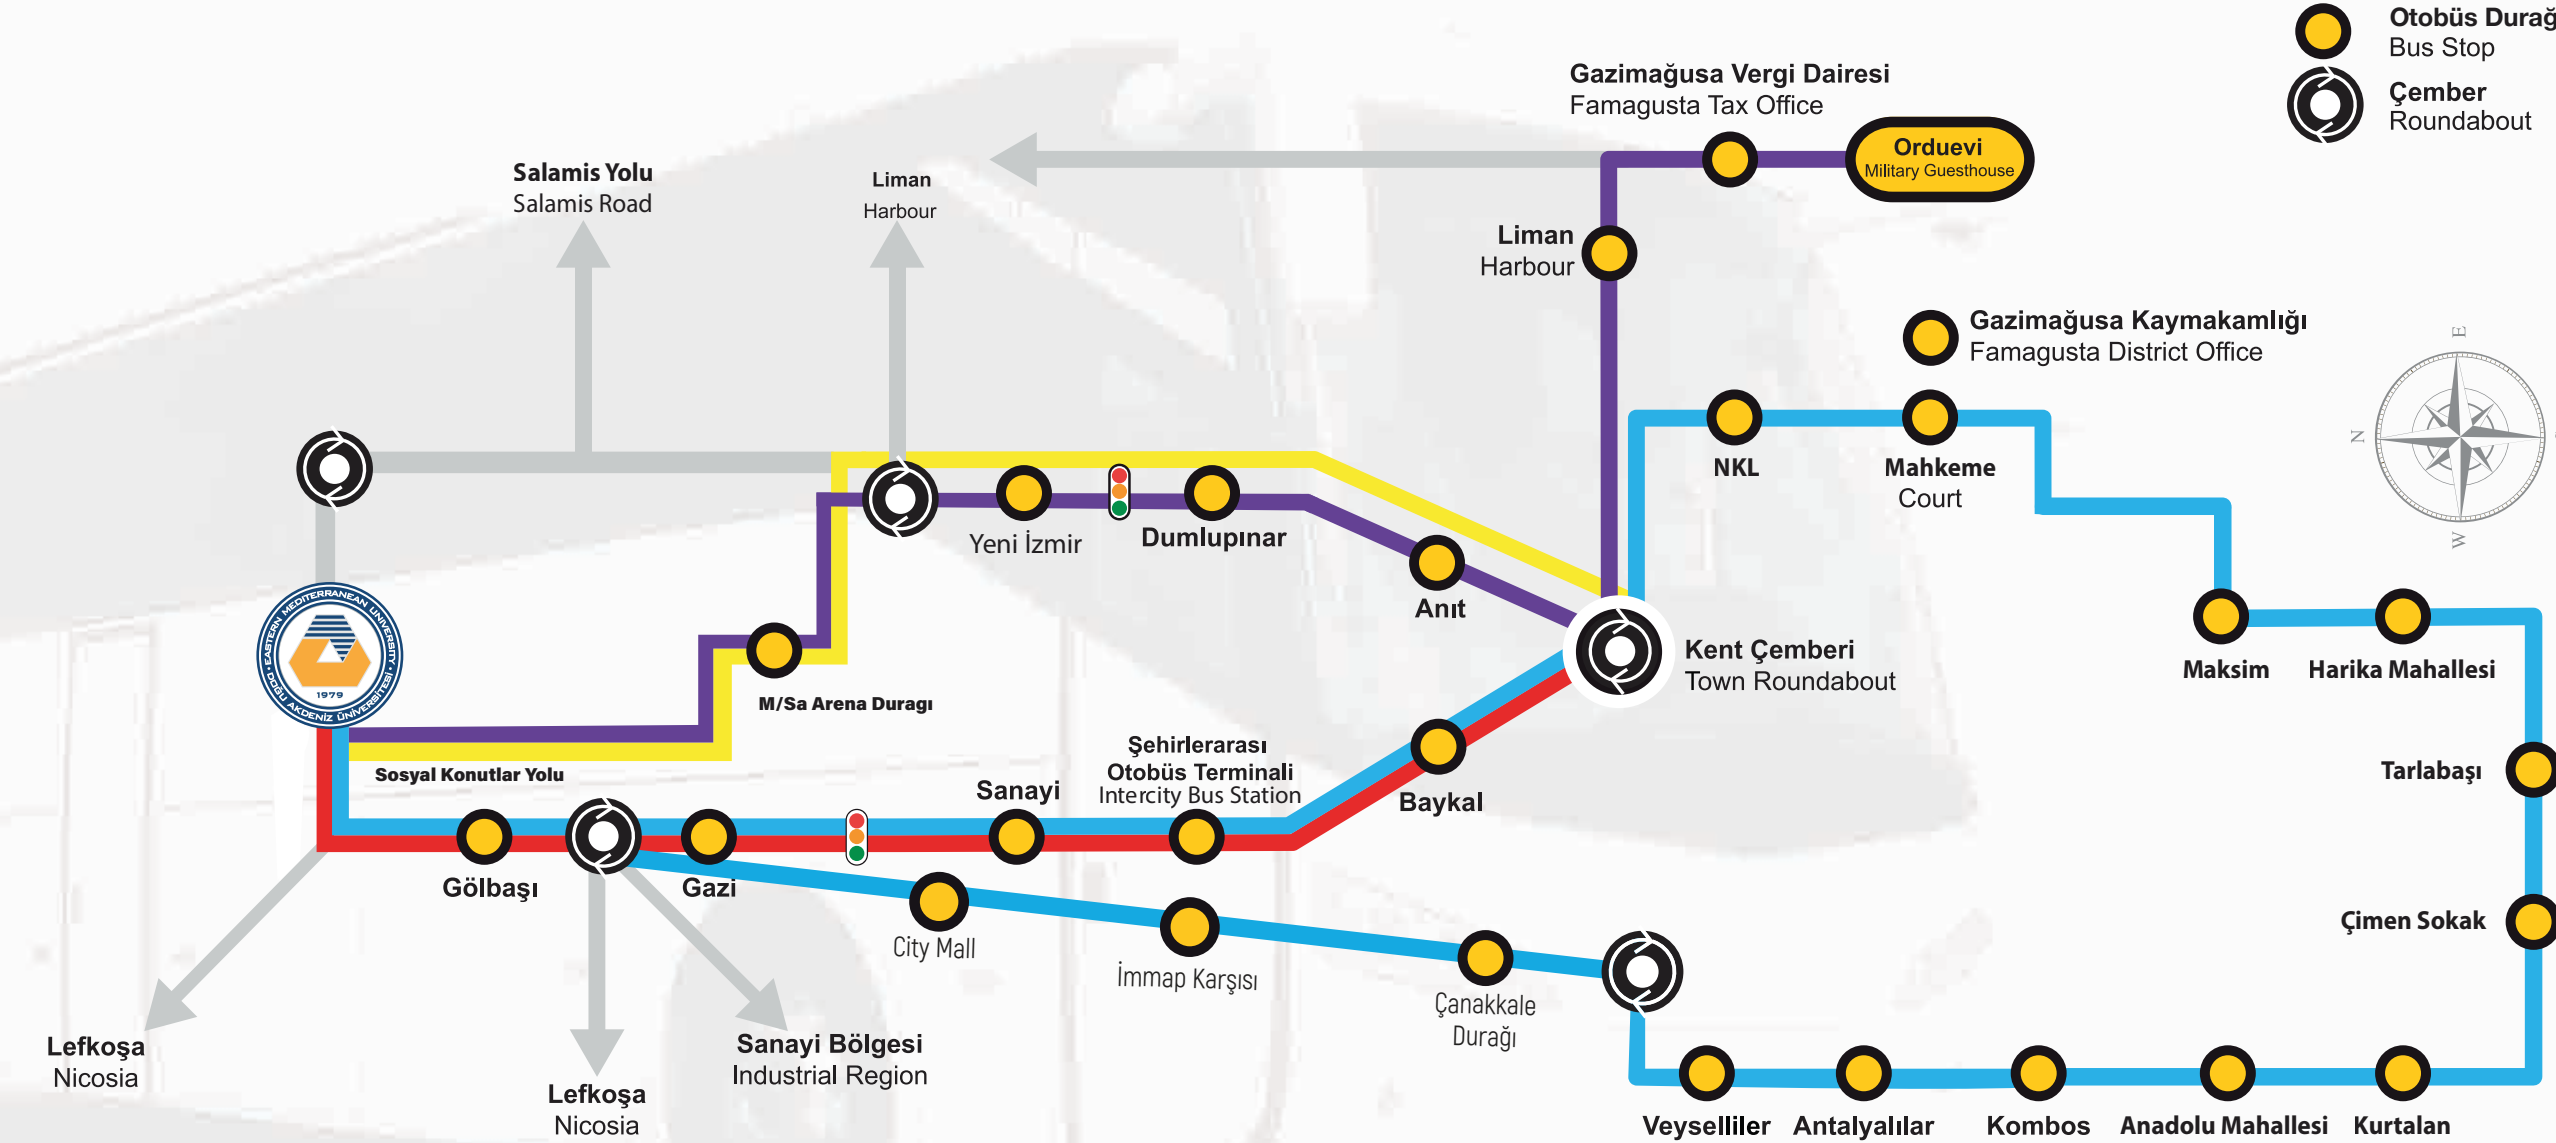

DAÜ OTÜBÜS SERVİSLERİ EMU BUS SERVICES

2024 - 25

KAMPÜS - ŞEHİR OTOBÜS SERVİS GÜZERGAHLARI CAMPUS - CITY BUS SERVICE ROUTES

KAMPÜS İÇİ SERVİS GÜZERGAHI CAMPUS RING SERVICE ROUTE

HAT 1 / LINE 1 SALAMİS YOLU / SALAMIS ROAD

HAT 2 / LINE 2 MARAŞ / VAROSHA

DAÜ'YE / TO EMU		DAÜ'DEN / FROM EMU	
HAFTA İÇİ WEEKDAYS	HAFTA SONU - CUMARTESİ WEEKENDS - SATURDAYS	HAFTA İÇİ WEEKDAYS	HAFTA SONU - CUMARTESİ WEEKENDS - SATURDAYS
07:40	07:50	09:40	09:40
10:00	10:00	11:40	14:00
12:00	14:20	13:40	18:00
14:00	18:20	15:40	
16:00		16:40	
17:00		20:40	
21:00			

HAT 5 / LINE 5 LEFKOŞA YOLU / NICOSIA ROAD

DAÜ'YE / TO EMU		DAÜ'DEN / FROM EMU	
HAFTA İÇİ WEEKDAYS	HAFTA SONU - CUMARTESİ WEEKENDS - SATURDAYS	HAFTA İÇİ WEEKDAYS	HAFTA SONU - CUMARTESİ WEEKENDS - SATURDAYS
07:50	07:50	09:40	09:40
10:00	10:00	11:40	12:00
12:00	12:20	13:40	14:00
14:00	14:20	15:40	18:00
16:00	18:20	16:40	21:00
17:00	21:20	18:40	
19:00		20:40	
21:00			

HAFTA İÇİ / WEEKDAYS

KALKIŞ SAATLERİ DEPARTURE HOURS	DÖNÜŞ SAATLERİ RETURN HOURS
08:15	08:30
09:15	09:30
10:15	10:30
11:15	11:30
12:15	12:30
13:15	13:30
14:15	14:30
15:15	15:30
	16:30
	17:40

HAFTA SONU / WEEKENDS (CUMARTESİ / SATURDAY)