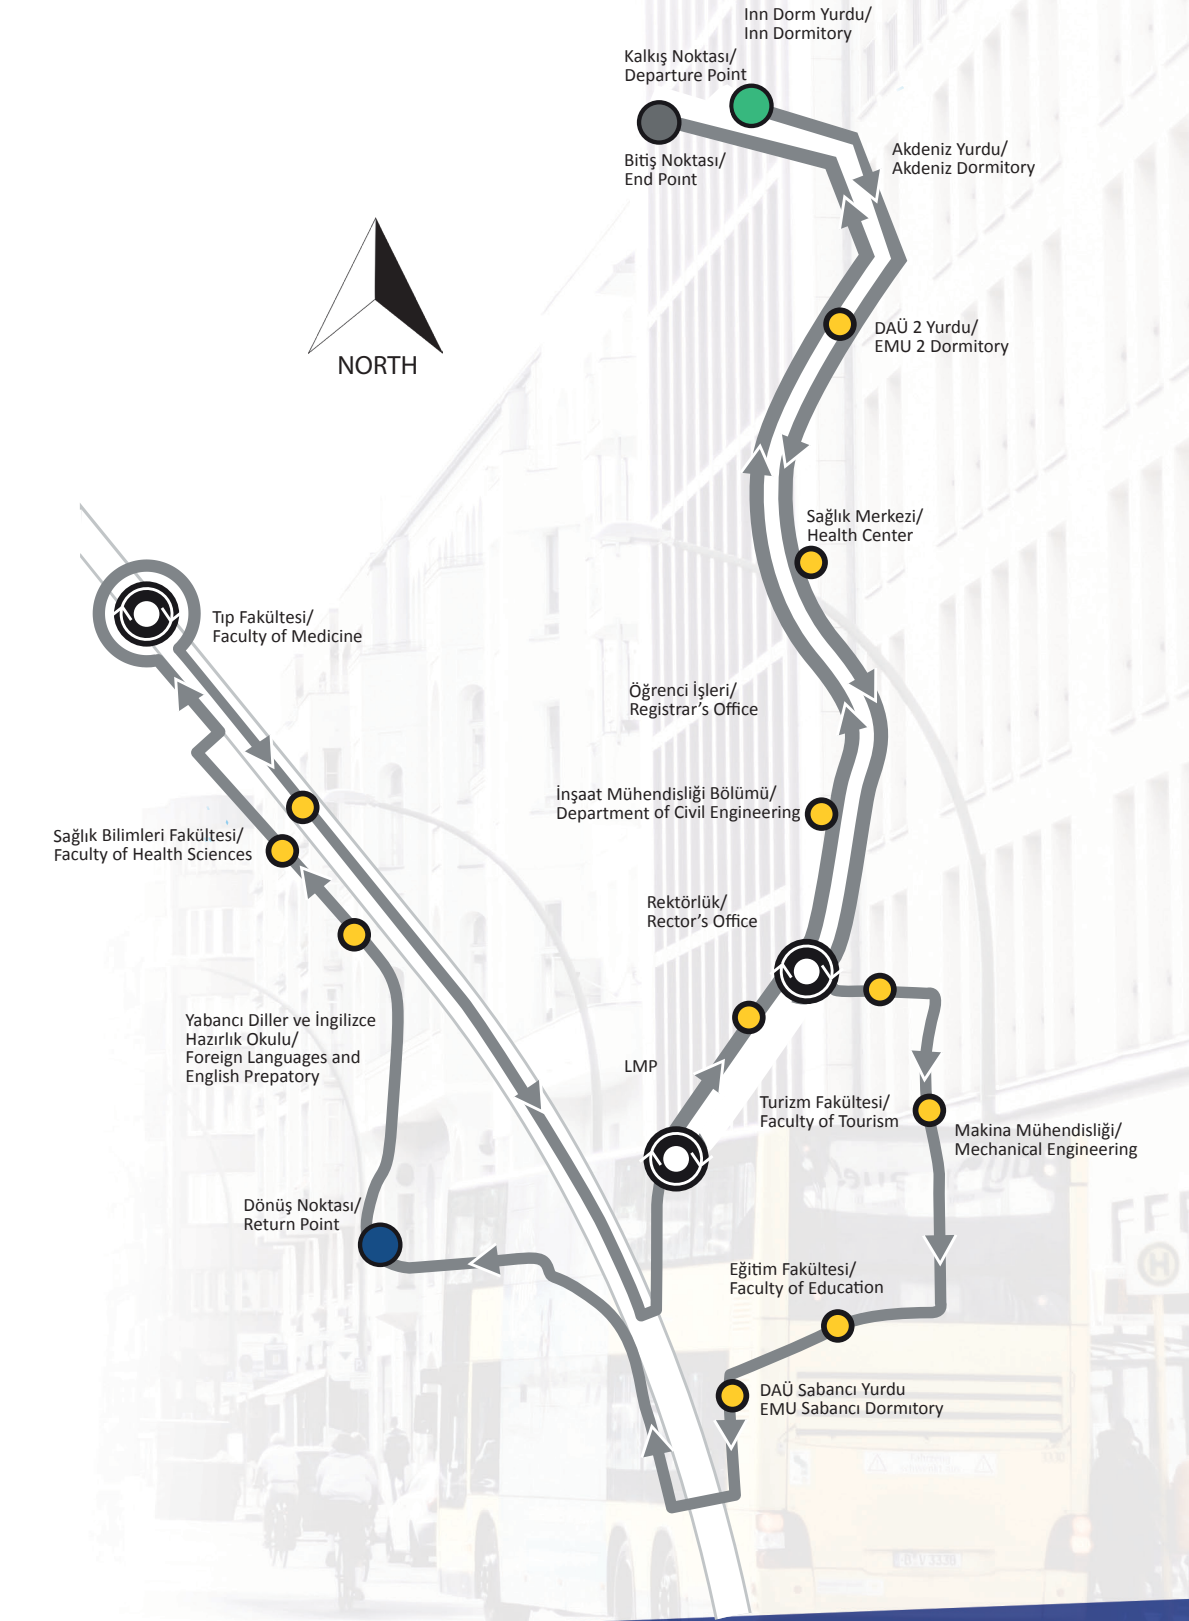

HAFTA İÇİ / WEEKDAYS

KALKIŞ SAATLERİ DEPARTURE HOURS	DÖNÜŞ SAATLERİ RETURN HOURS
08:15	08:30
10:15	10:30
12:15	12:30
14:15	14:30